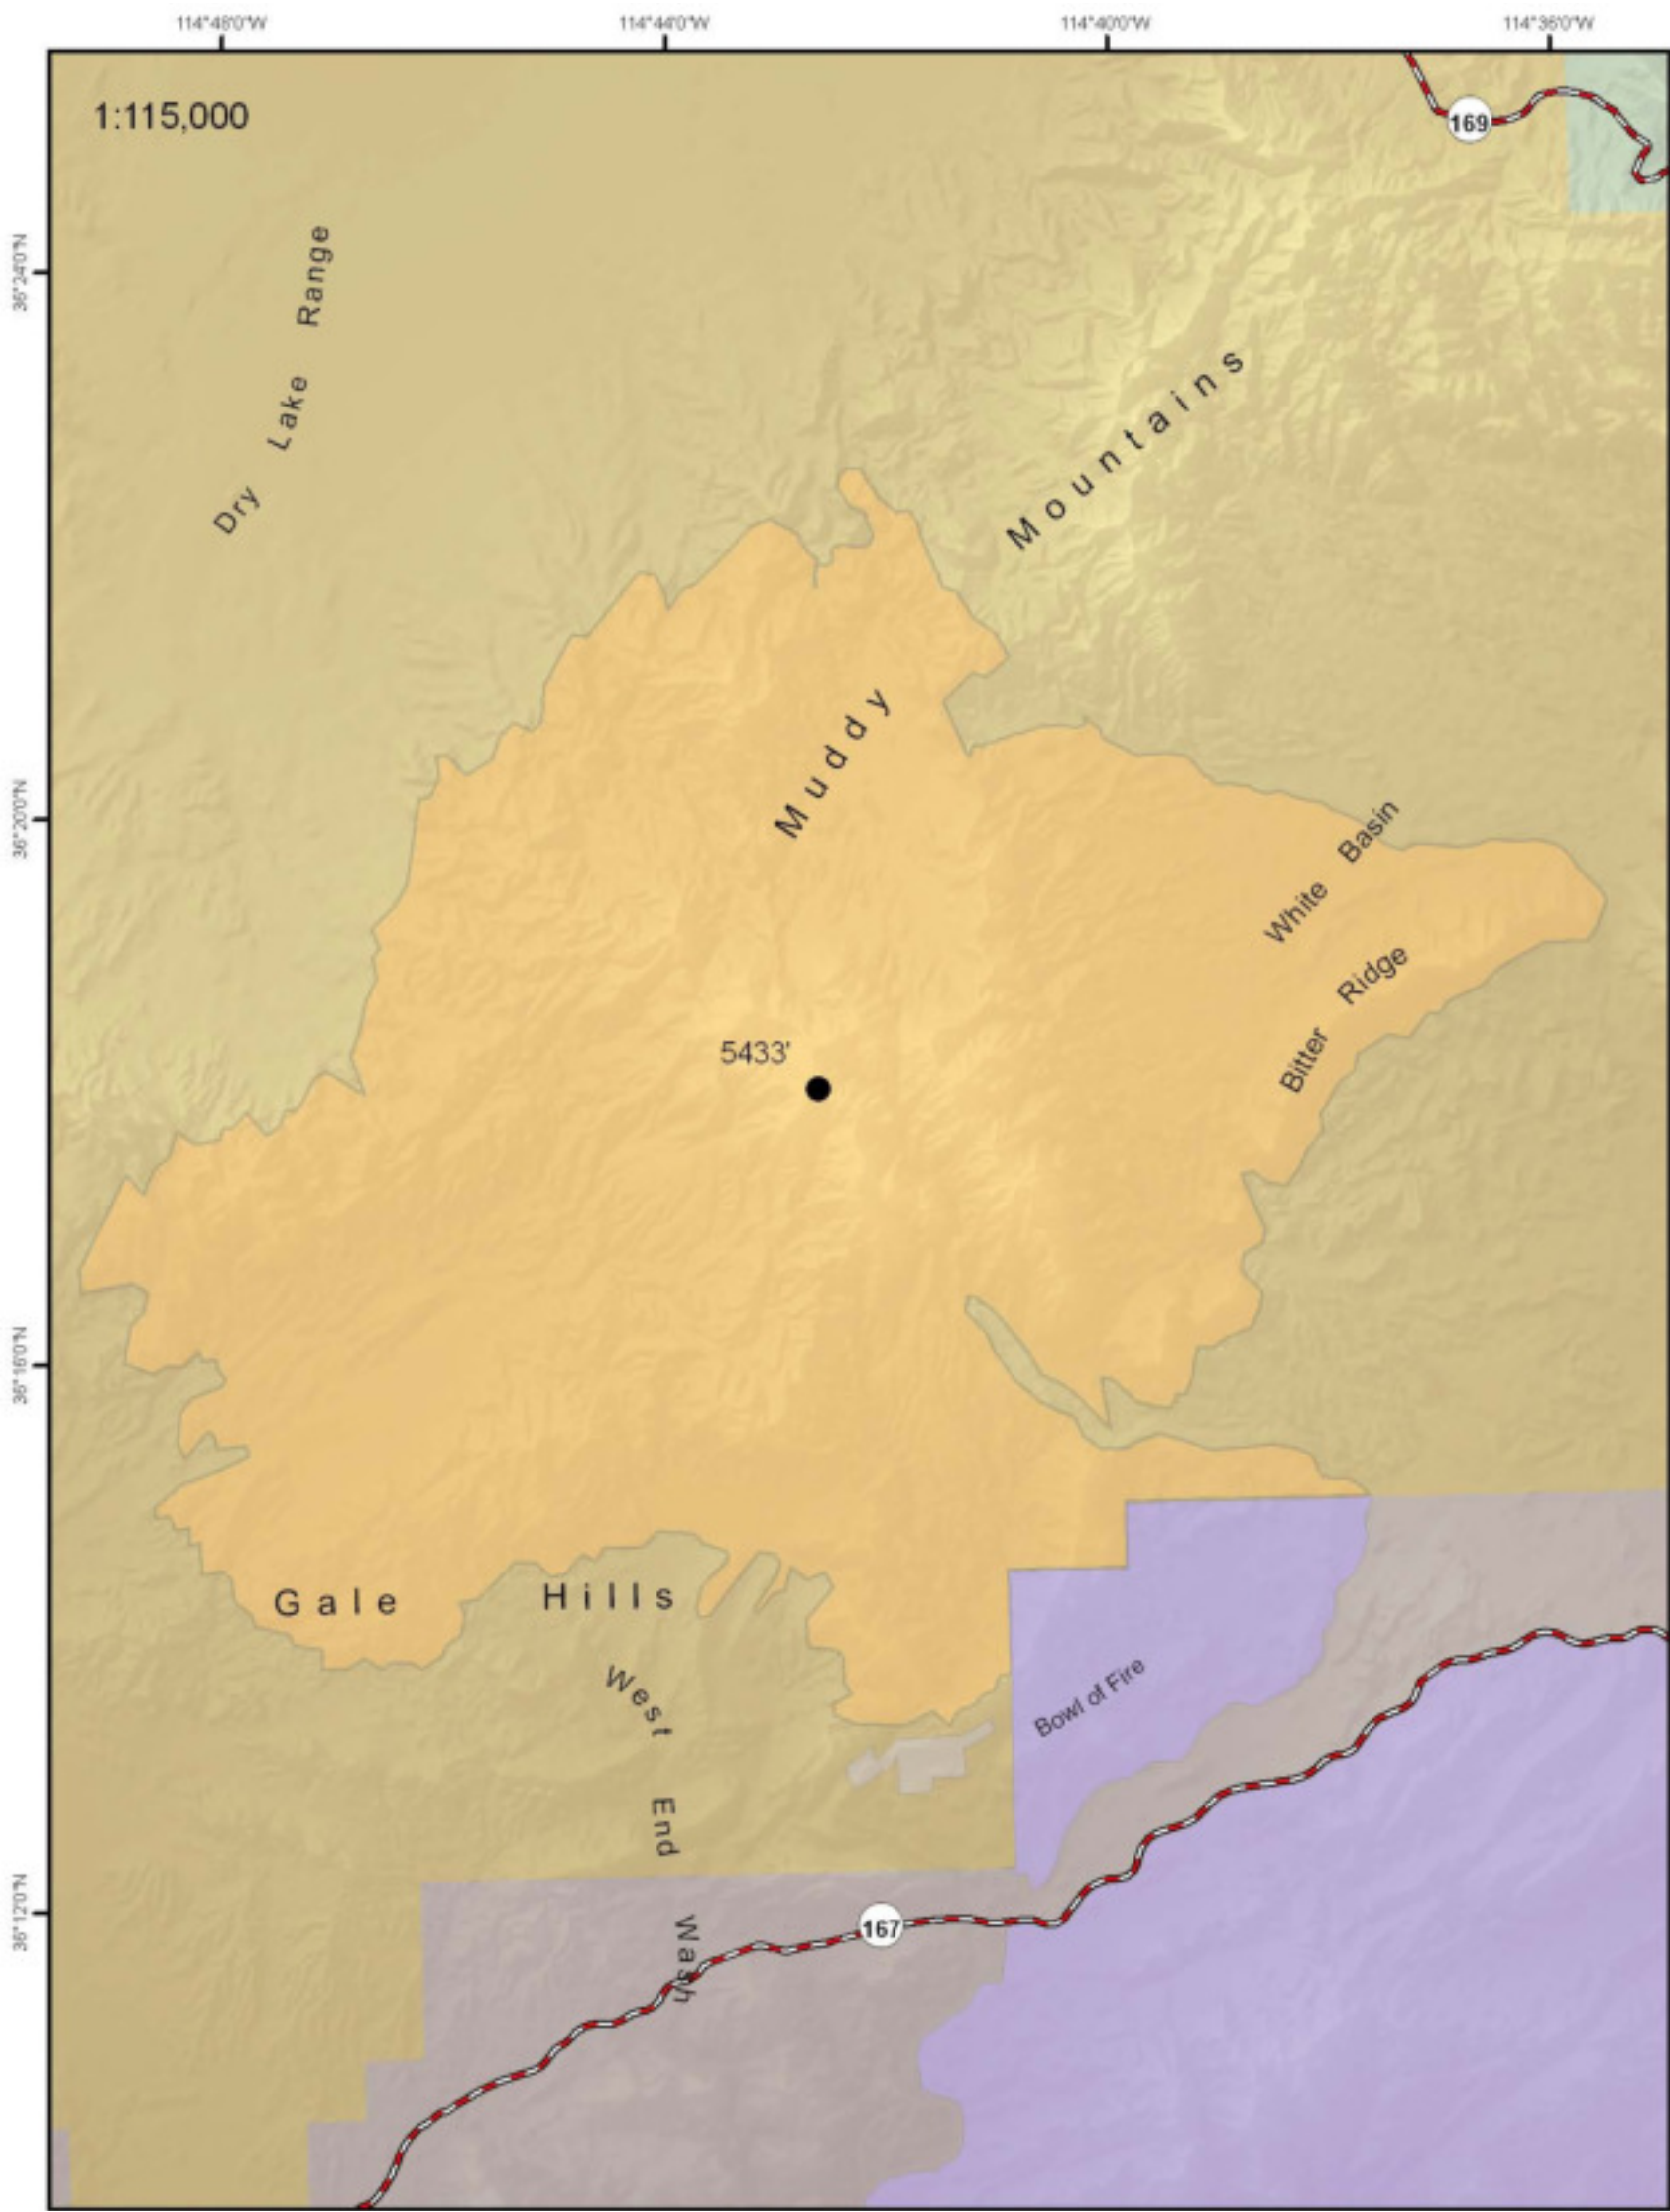

Muddy Mountains Wilderness

Legend

- Interstate
- State Highway
- Highest point
- Bureau of Land Management Wilderness
- National Park Service Wilderness
- Bureau of Land Management
- National Park Service
- Nevada State
- Private
- Lake Mead

No warranty is made by the Bureau of Land Management as to the accuracy, reliability, or completeness of these data for individual use or aggregate use with other data. Original data were compiled from various sources. This information may not meet National Map Accuracy standards. This product was developed through digital means and may be updated without notification.